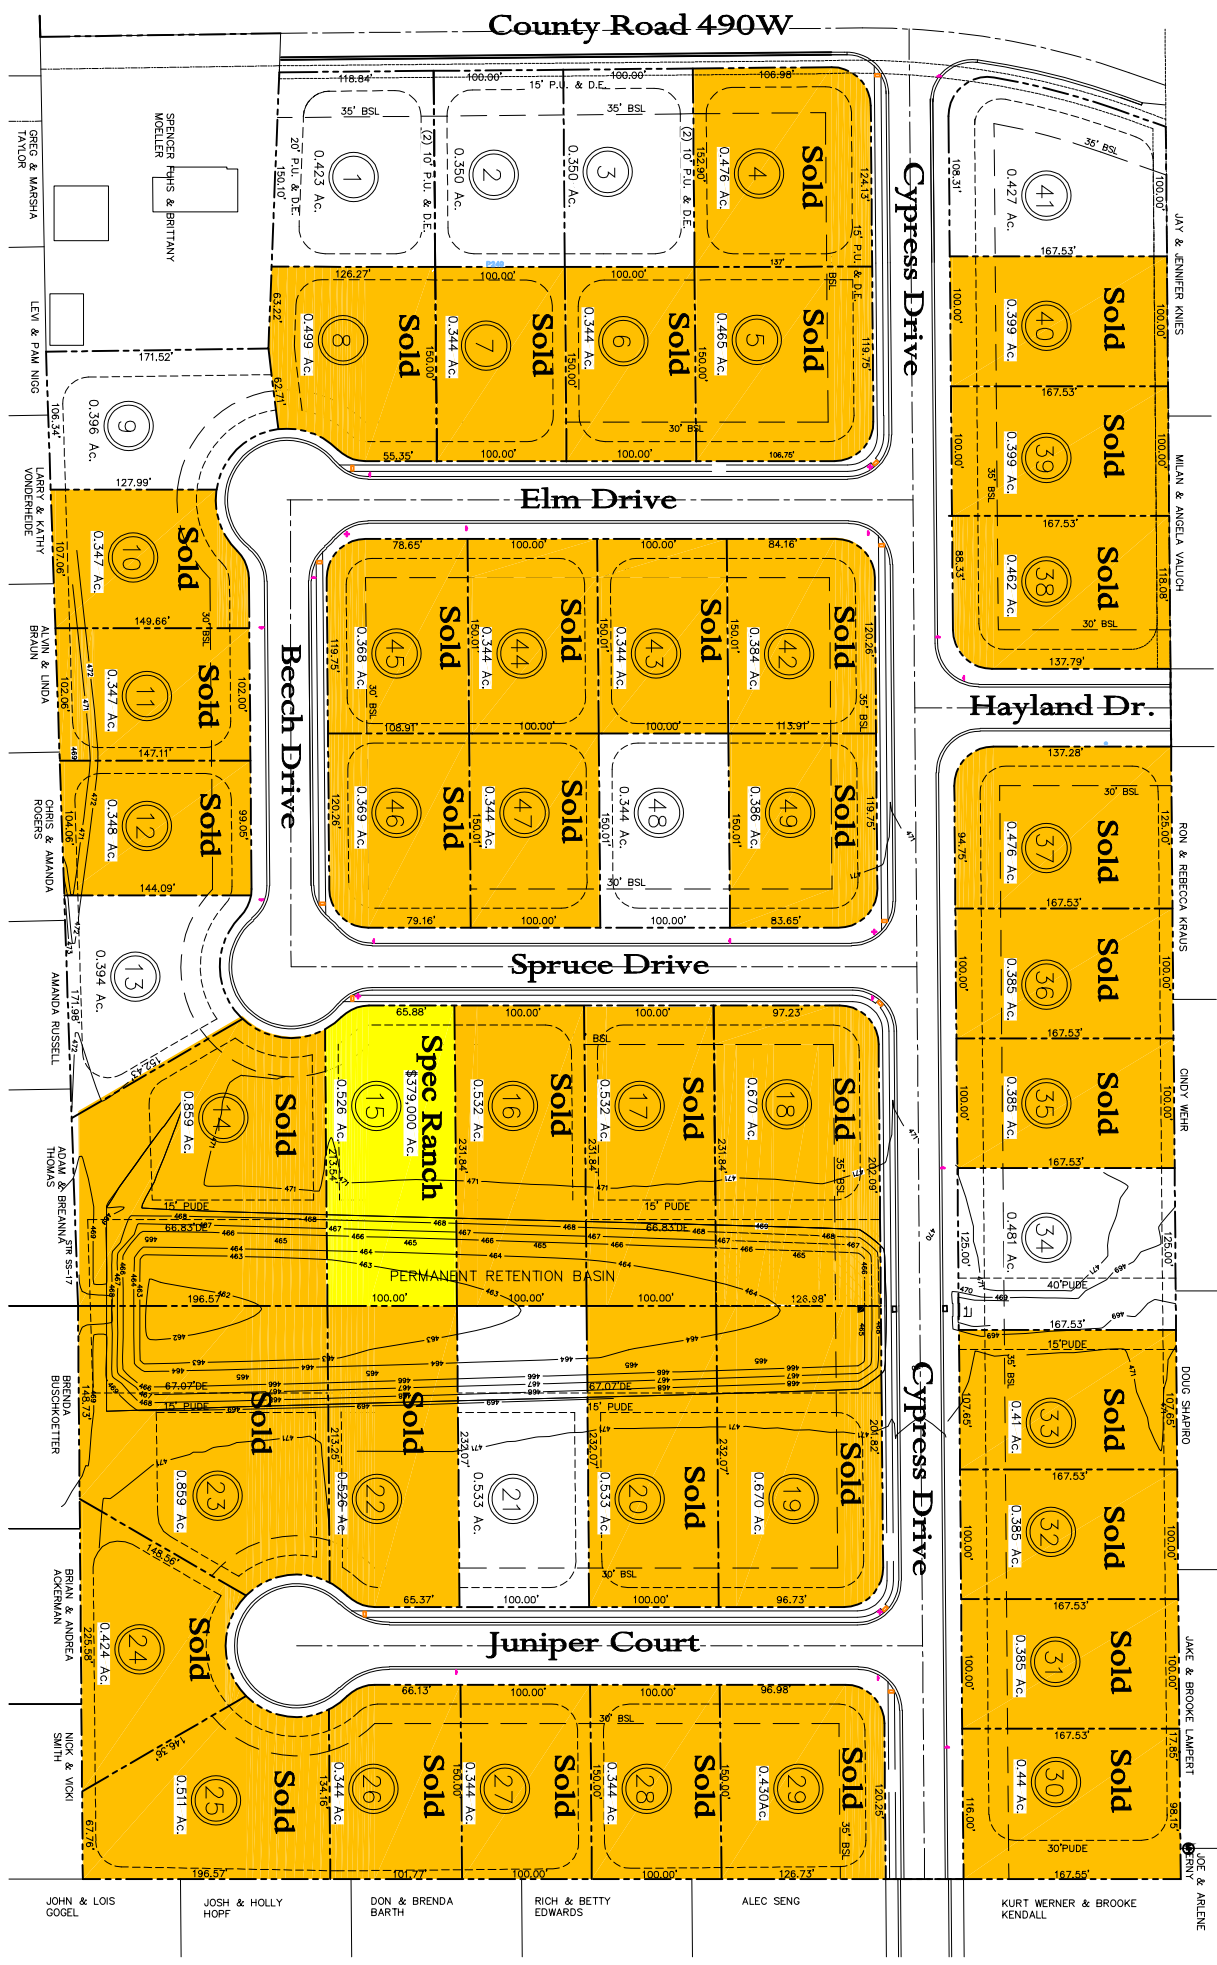

1" = 150'

Brookstone Estates VII

49 LOTS - 27.124 AC - PLATTED 2021

Jasper, Indiana

KERSTIENS HOMES & DESIGNS

County Road 490W

Cypress Drive

Elm Drive

Hayland Dr.

Spruce Drive

Beech Drive

Cypress Drive

Juniper Court

SPRINGER PHILIP & BRITANNY MOELLER

LEVY & PAUL NICOLO

LARSEN & KATHY VONDERHEIDE