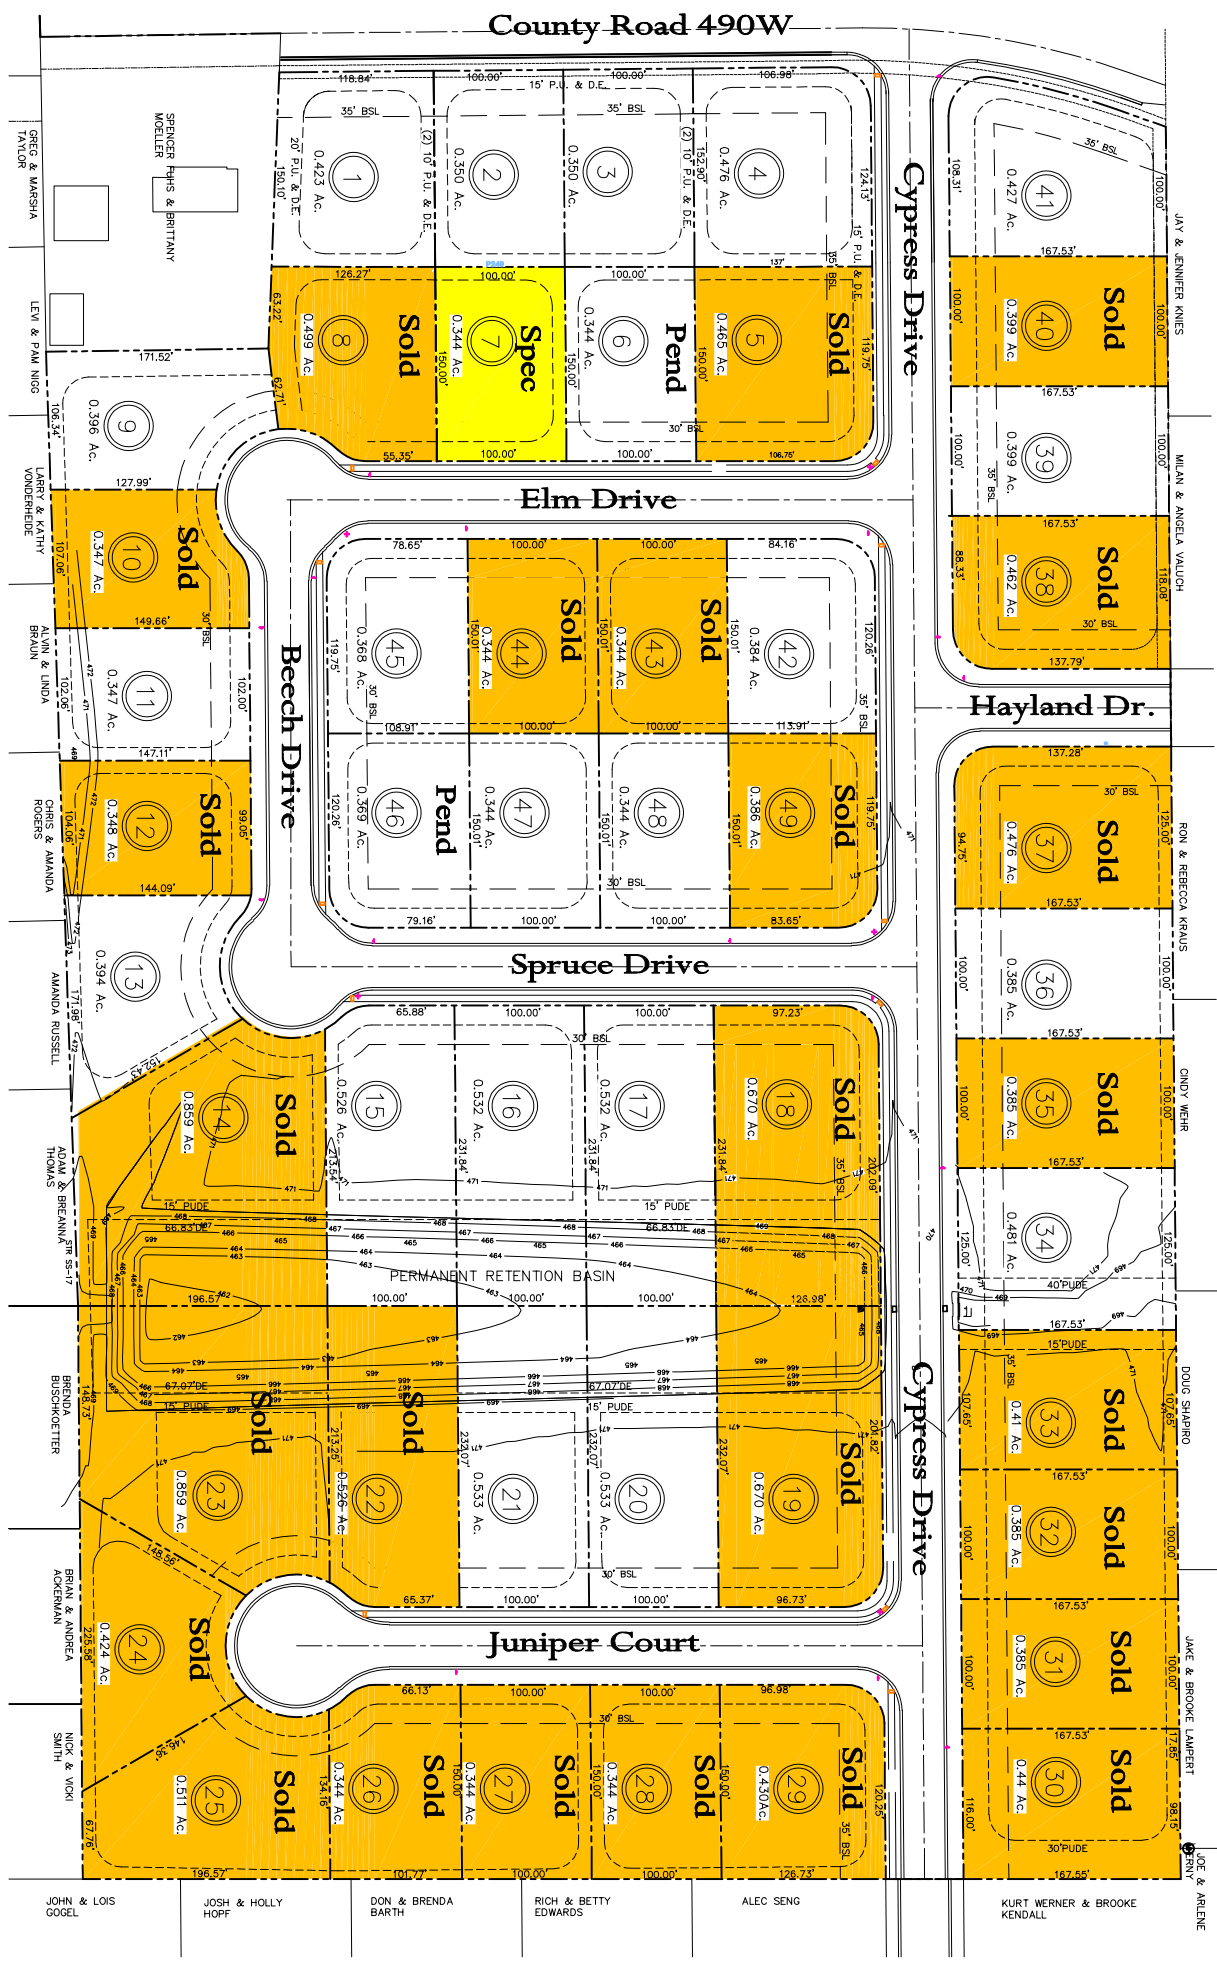

1" = 150'

Brookstone Estates VII

49 LOTS - 27.124 AC - PLATTED 2021

Jasper, Indiana

KERSTIENS HOMES & DESIGNS

County Road 490W

Cypress Drive

Elm Drive

Hayland Dr.

Beech Drive

Spruce Drive

Cypress Drive

Juniper Court

SPRINGER PHIL & BRITANNY MOELLER

LEVI & PAUL NICO

LARRY & KATHY VONDERHEIDE