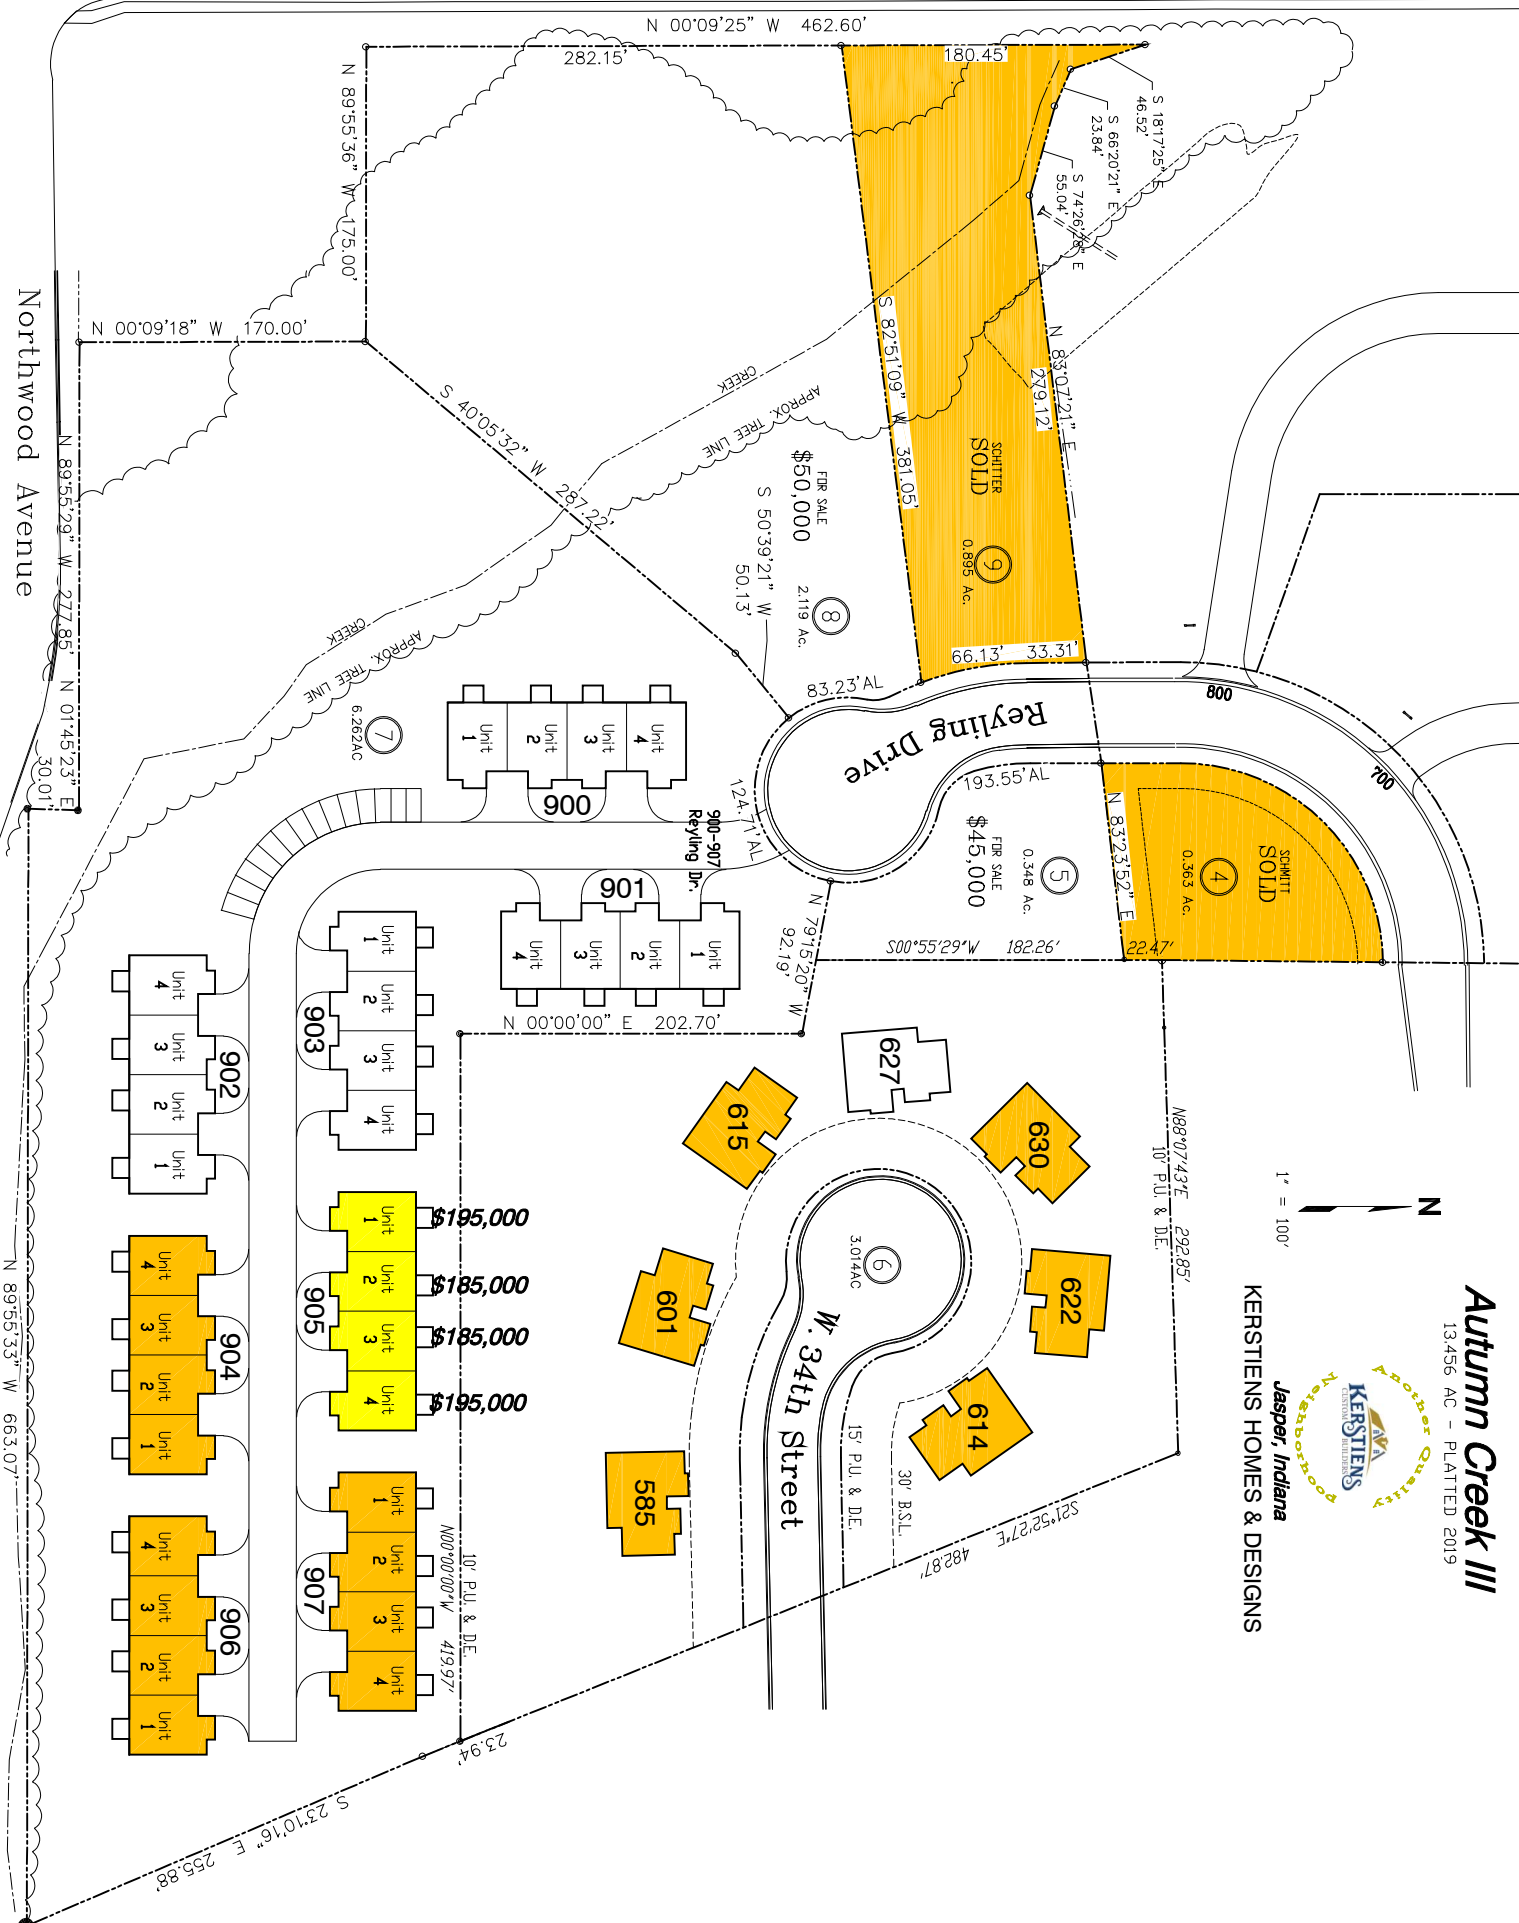

St. Charles St.

Northwood Avenue

Autumn Creek III

13.456 AC - PLATTED 2019

KERSTIENS HOMES & DESIGNS