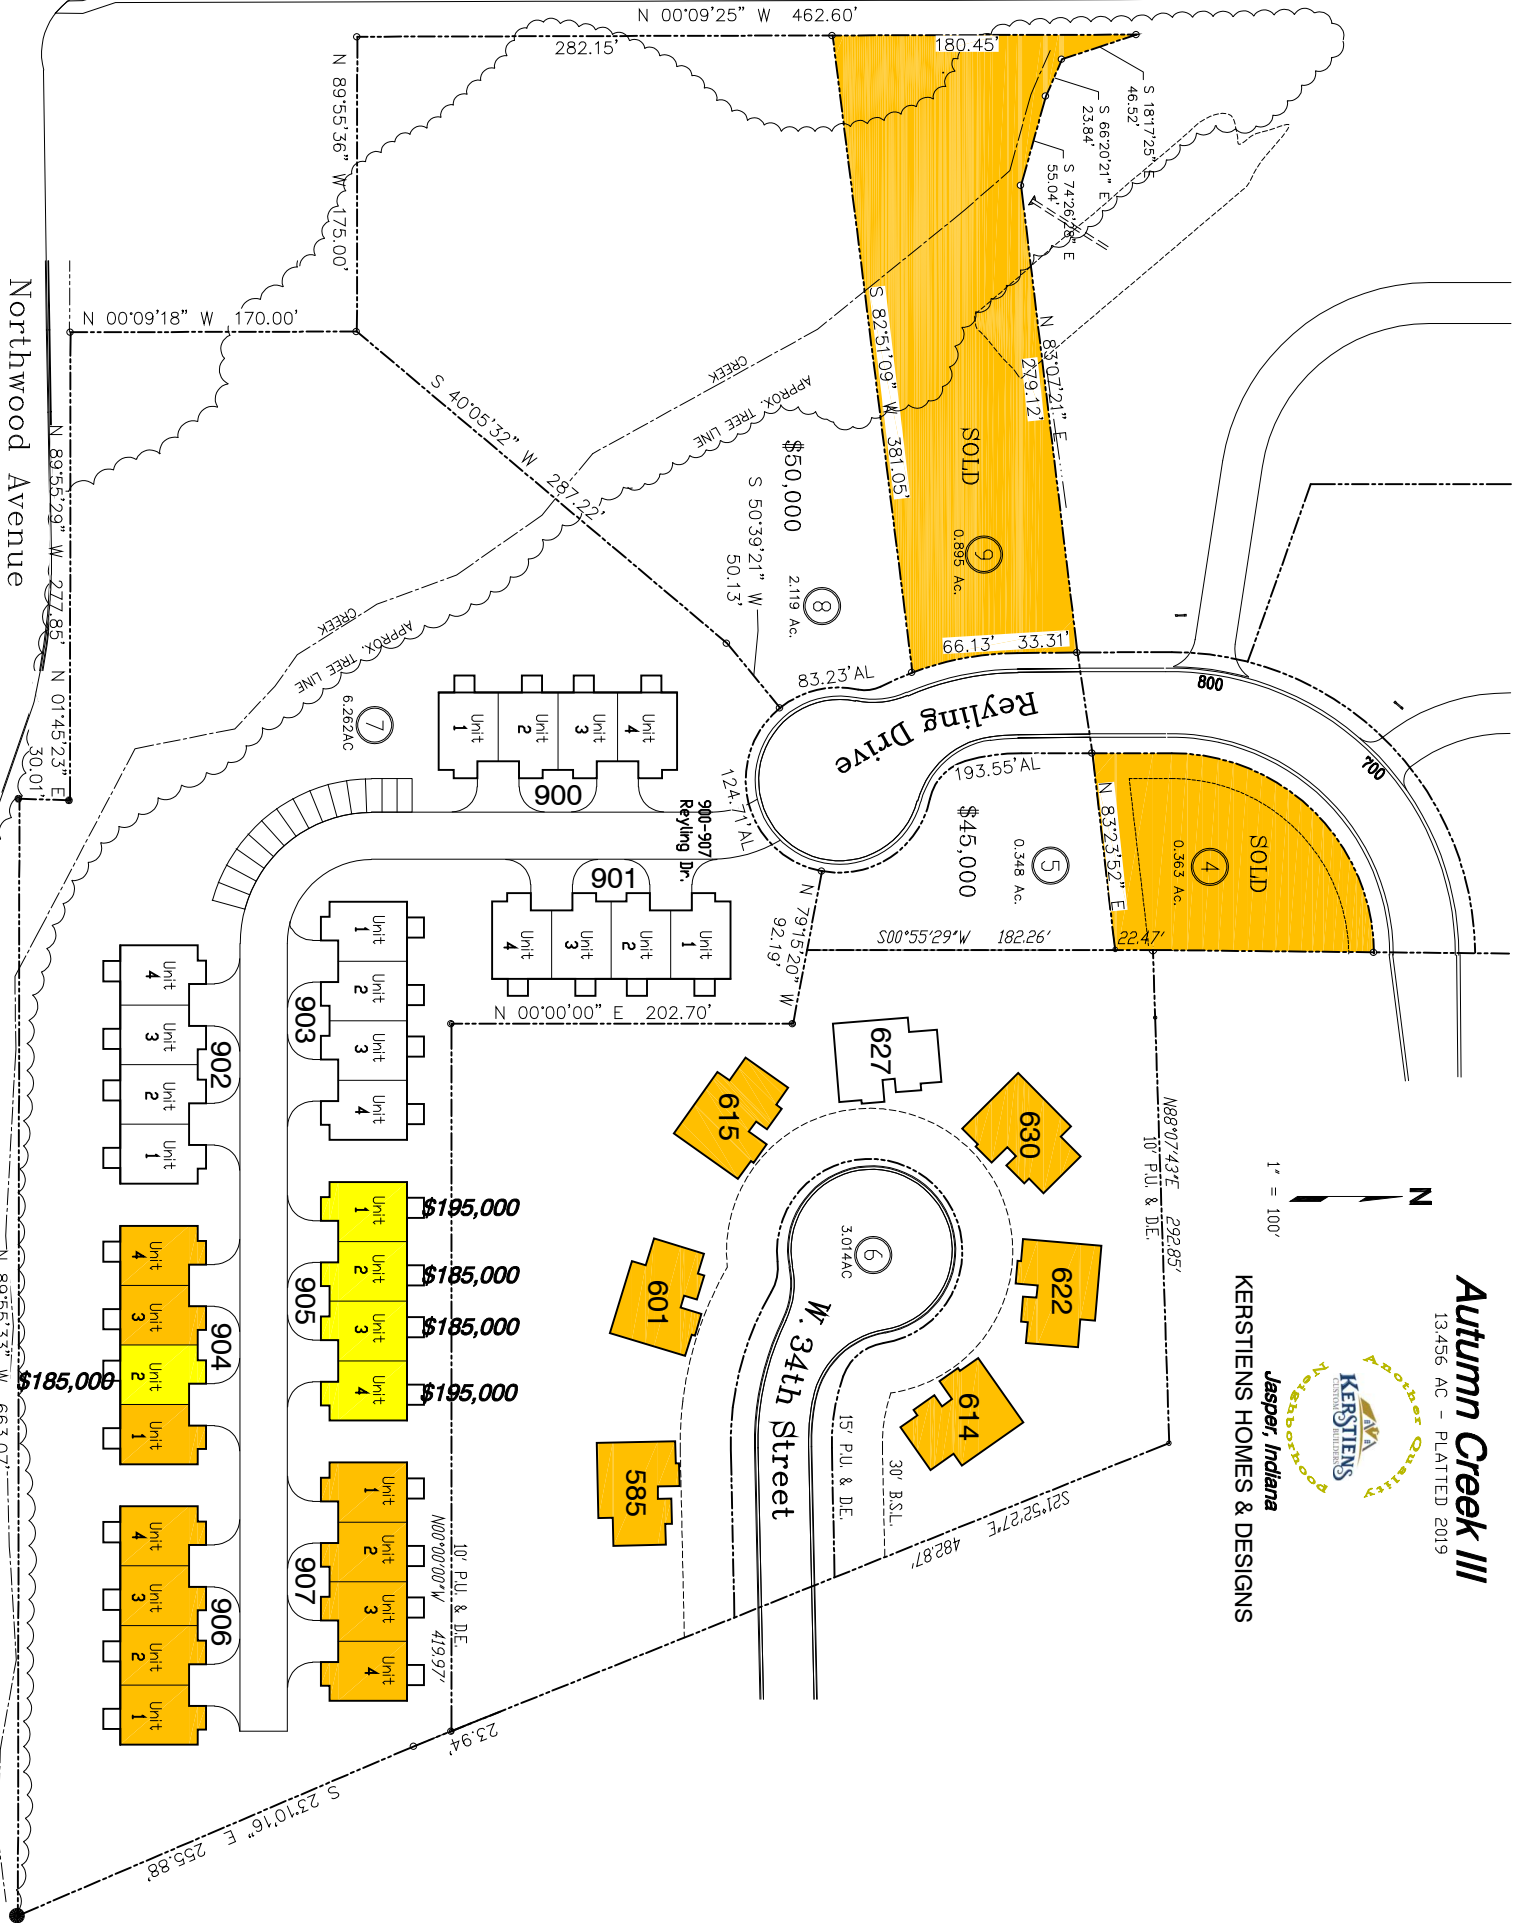

St. Charles St.

Northwood Avenue

Autumn Creek III
 13.456 AC - PLATTED 2019

KERSTIENS
A Better Quality
Helping People
Build Better Homes

Jasper, Indiana
KERSTIENS HOMES & DESIGNS