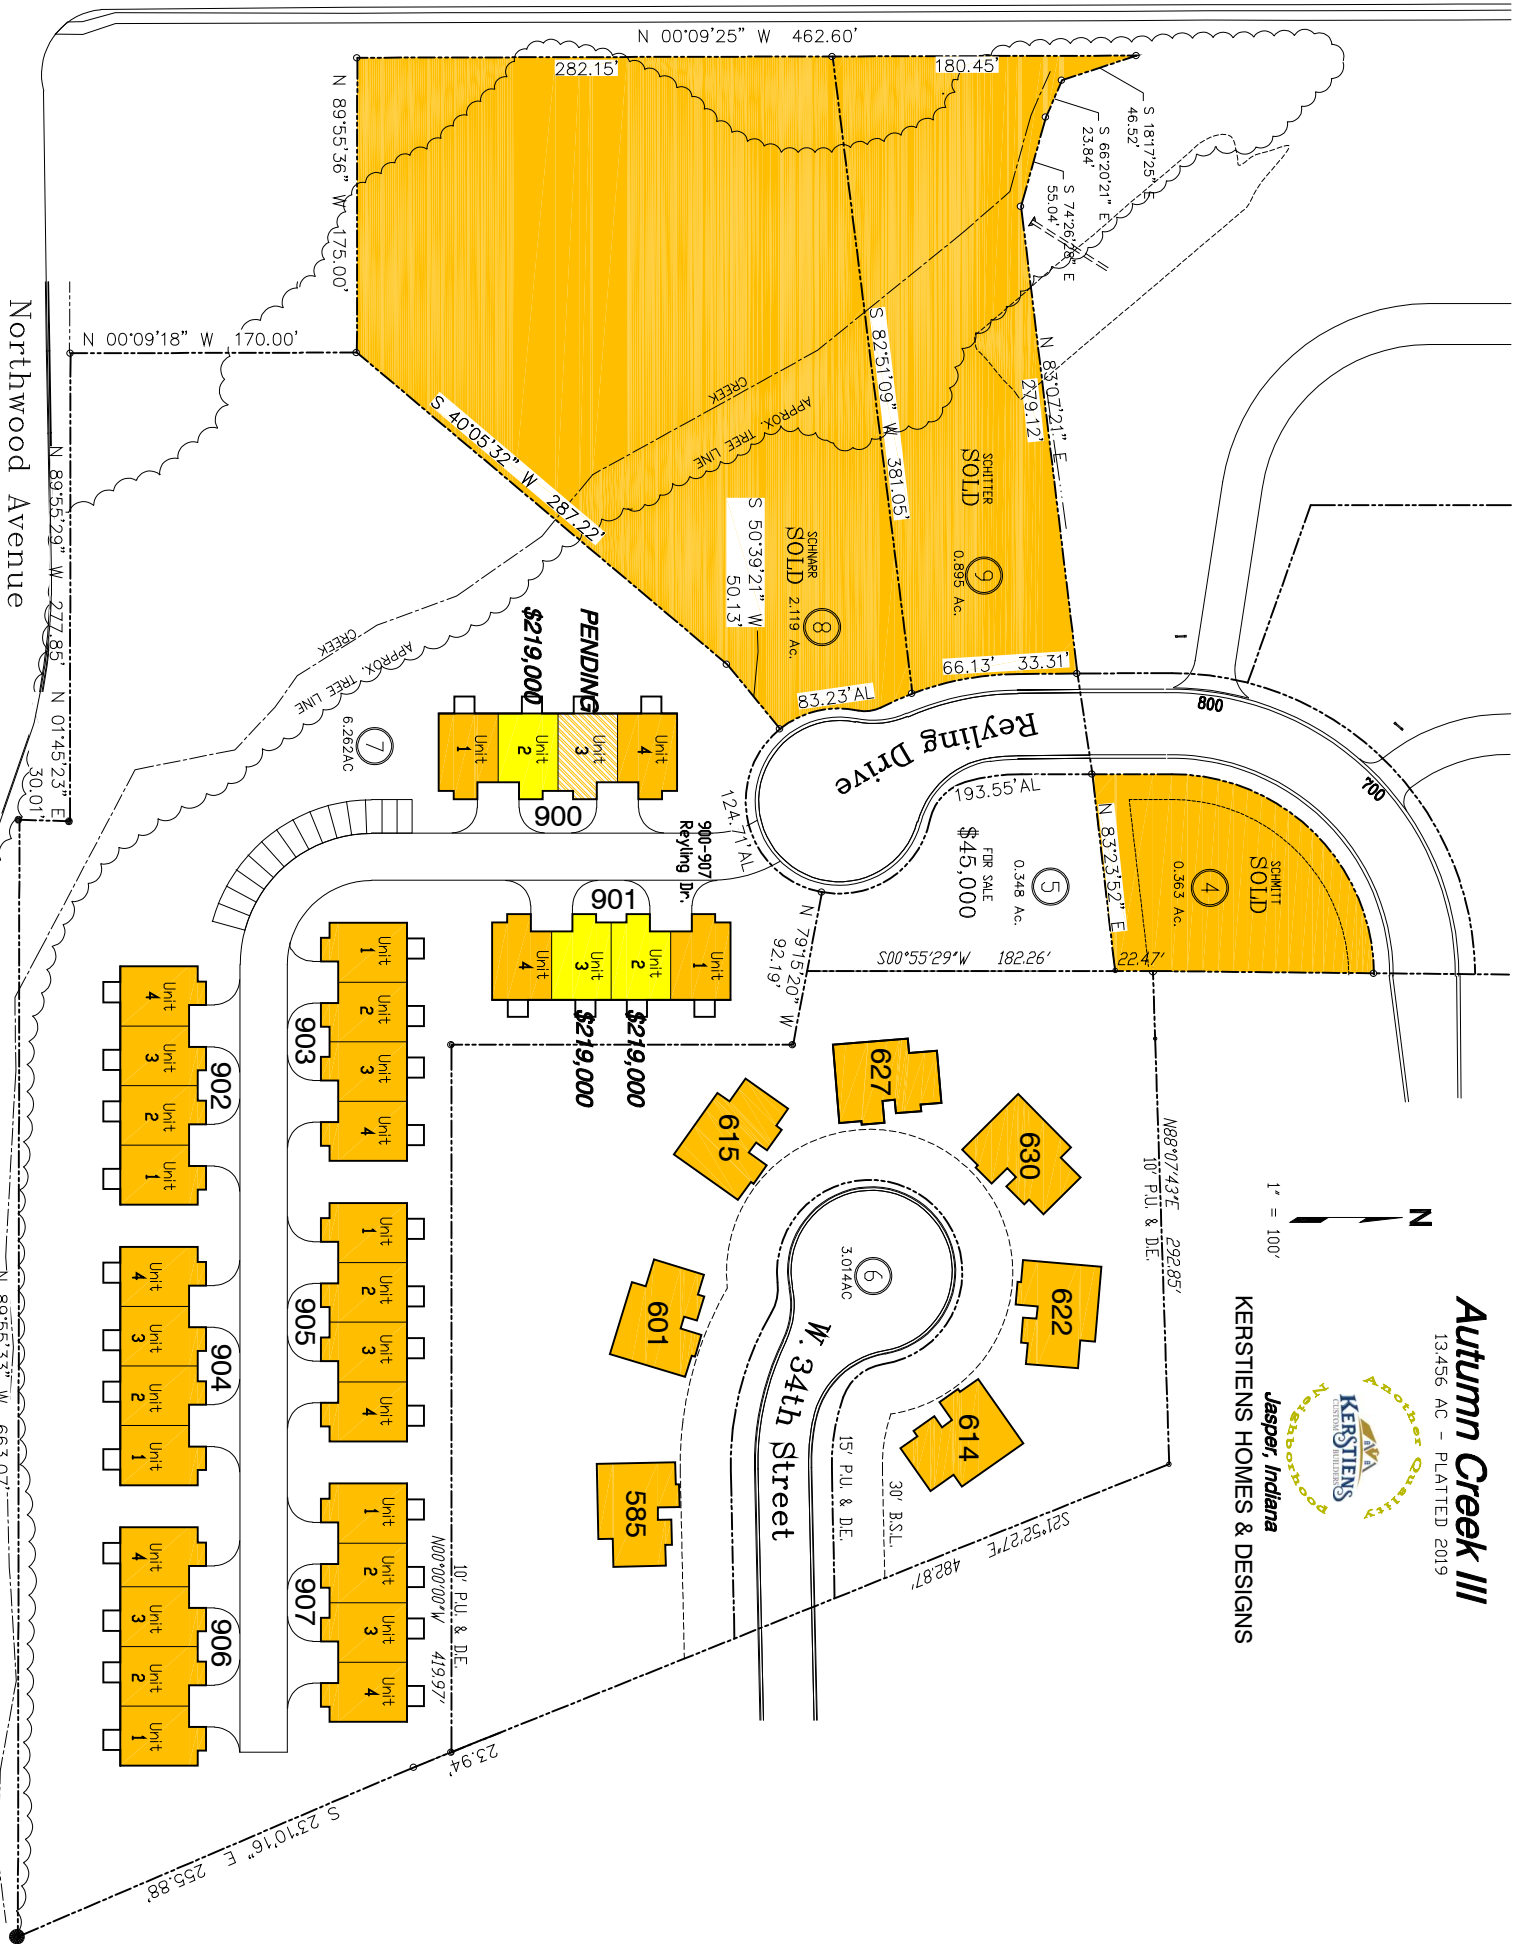

St. Charles St.

Northwood Avenue

Autumn Creek III

13.456 AC - PLATTED 2019

KERSTIENS HOMES & DESIGNS