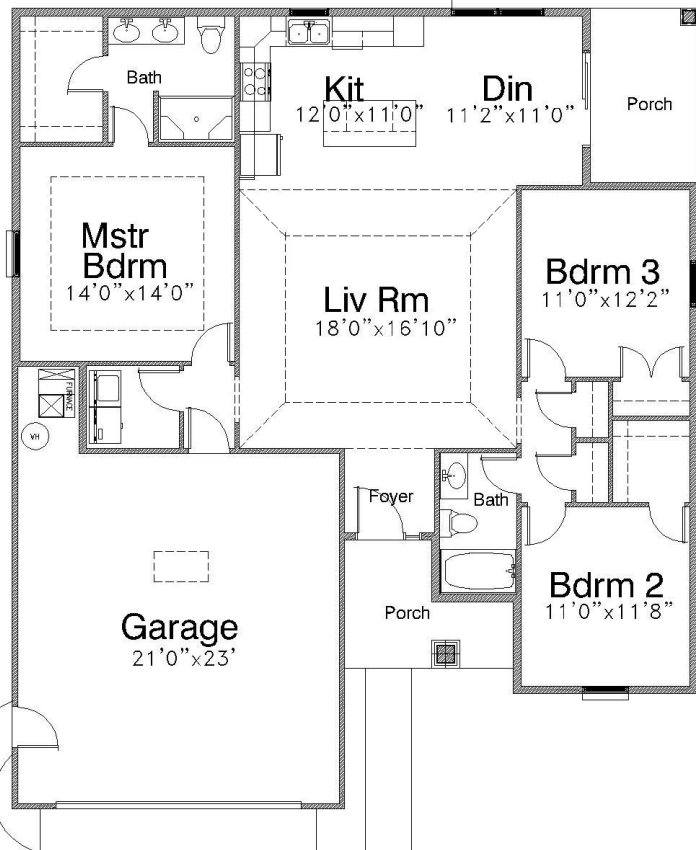

COMING SOON

Holly Drive - Santa Claus, IN

Christmas Lake Village - Lot 256

\$204,000

3

2

1,476 SQ. FT.

Contact us for more information!