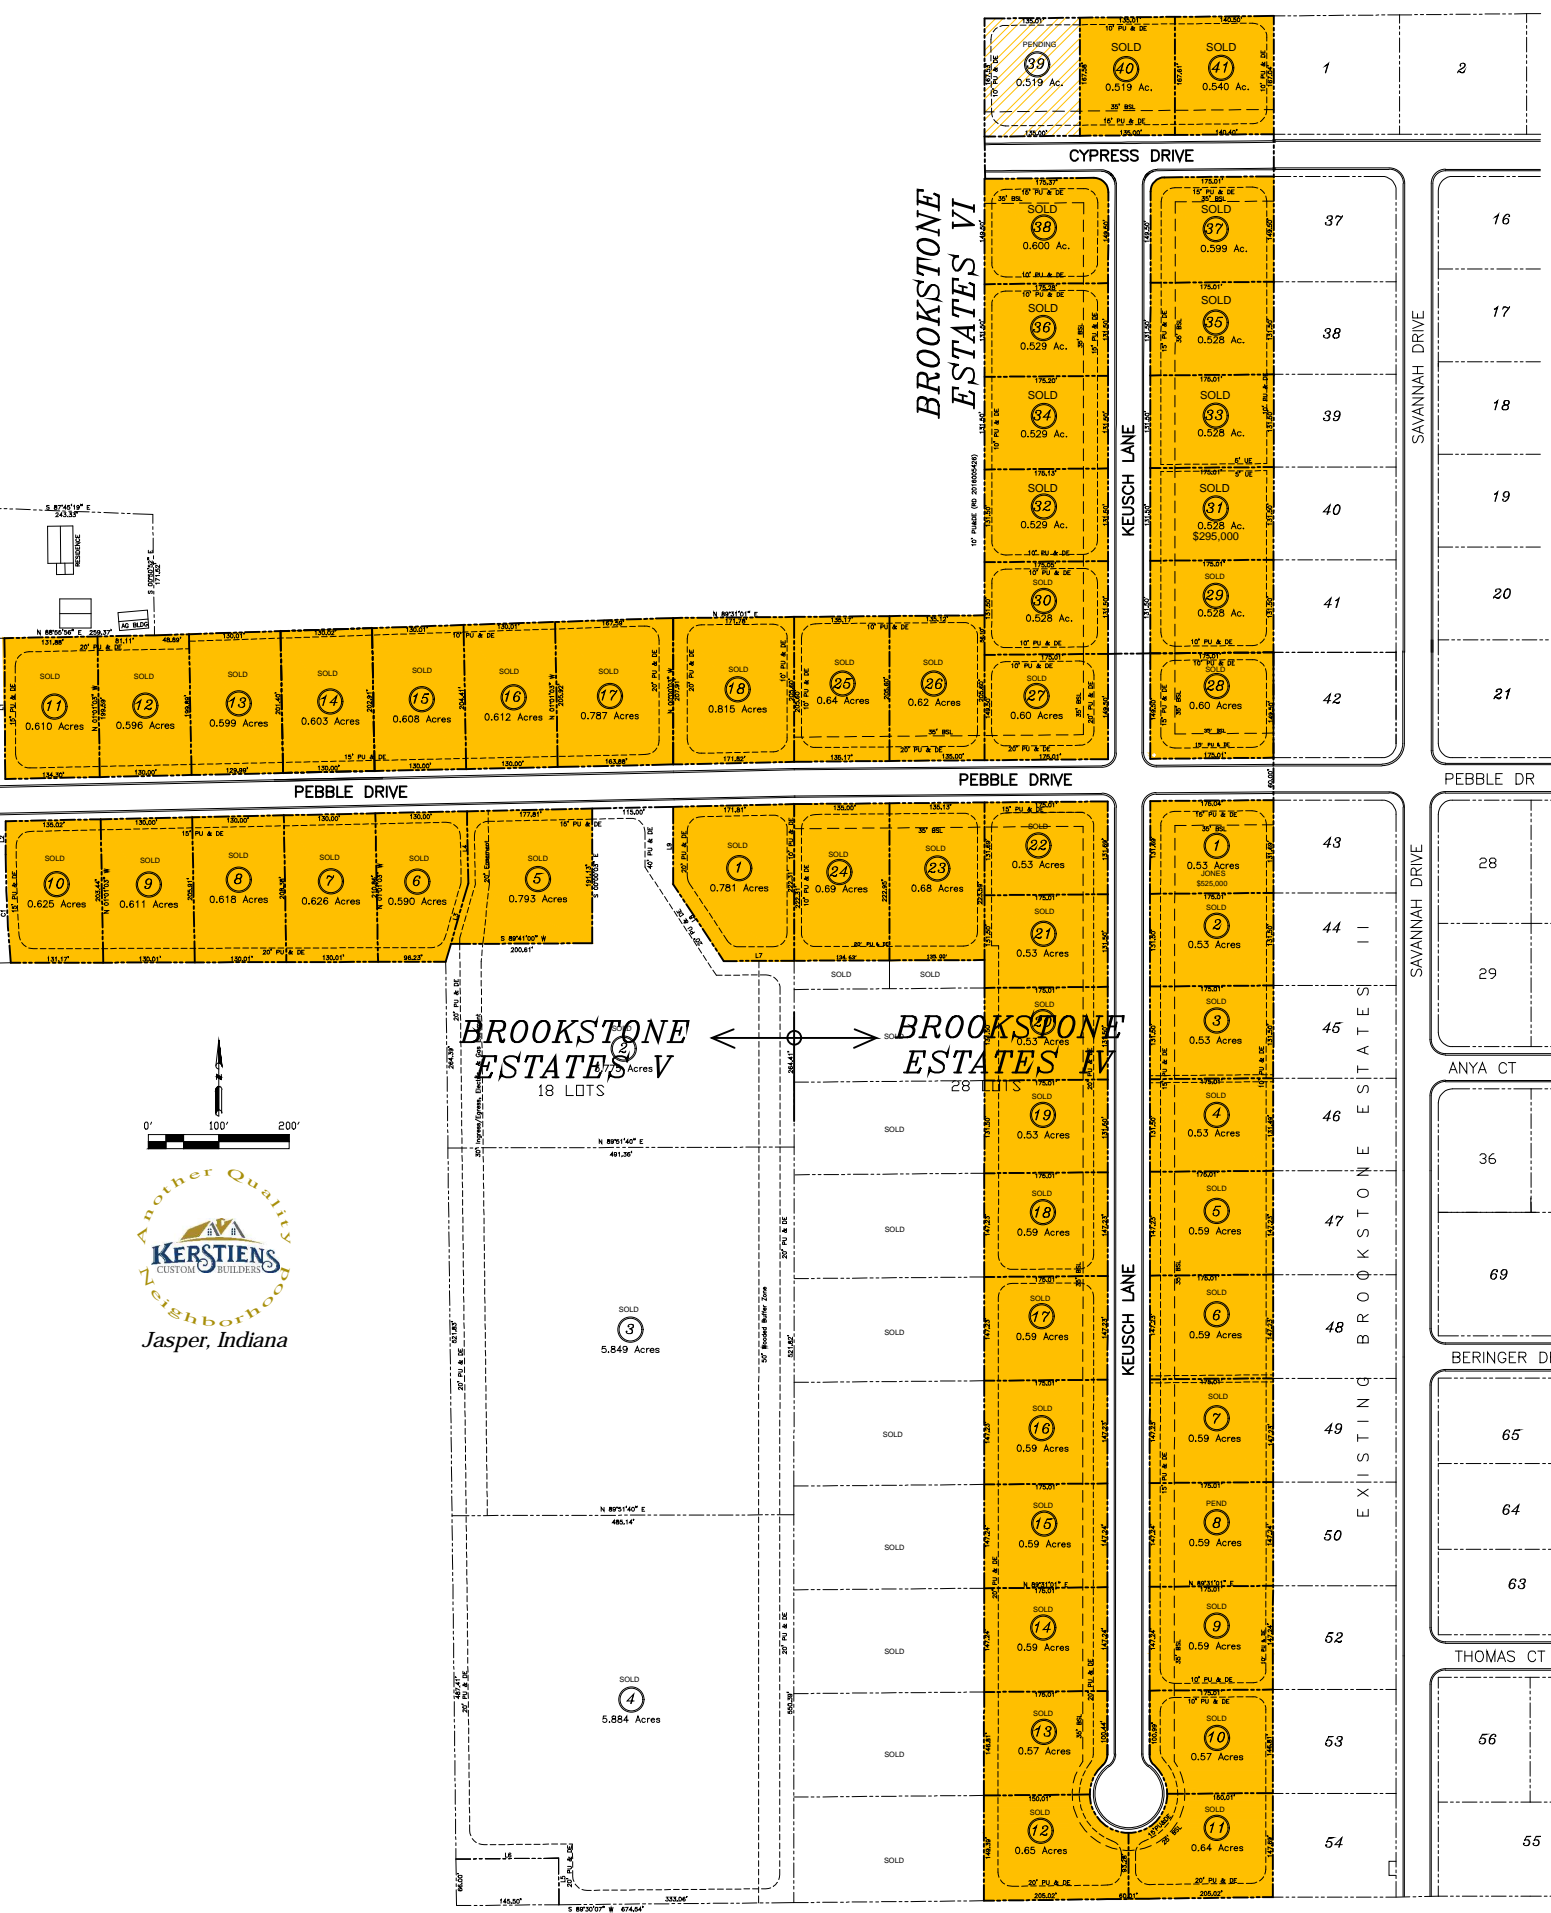

COUNTY ROAD 490W

**BROOKSTONE
ESTATES VI**

16
17
18
19
20
21
28
29
36
69
65
64
63
56
55