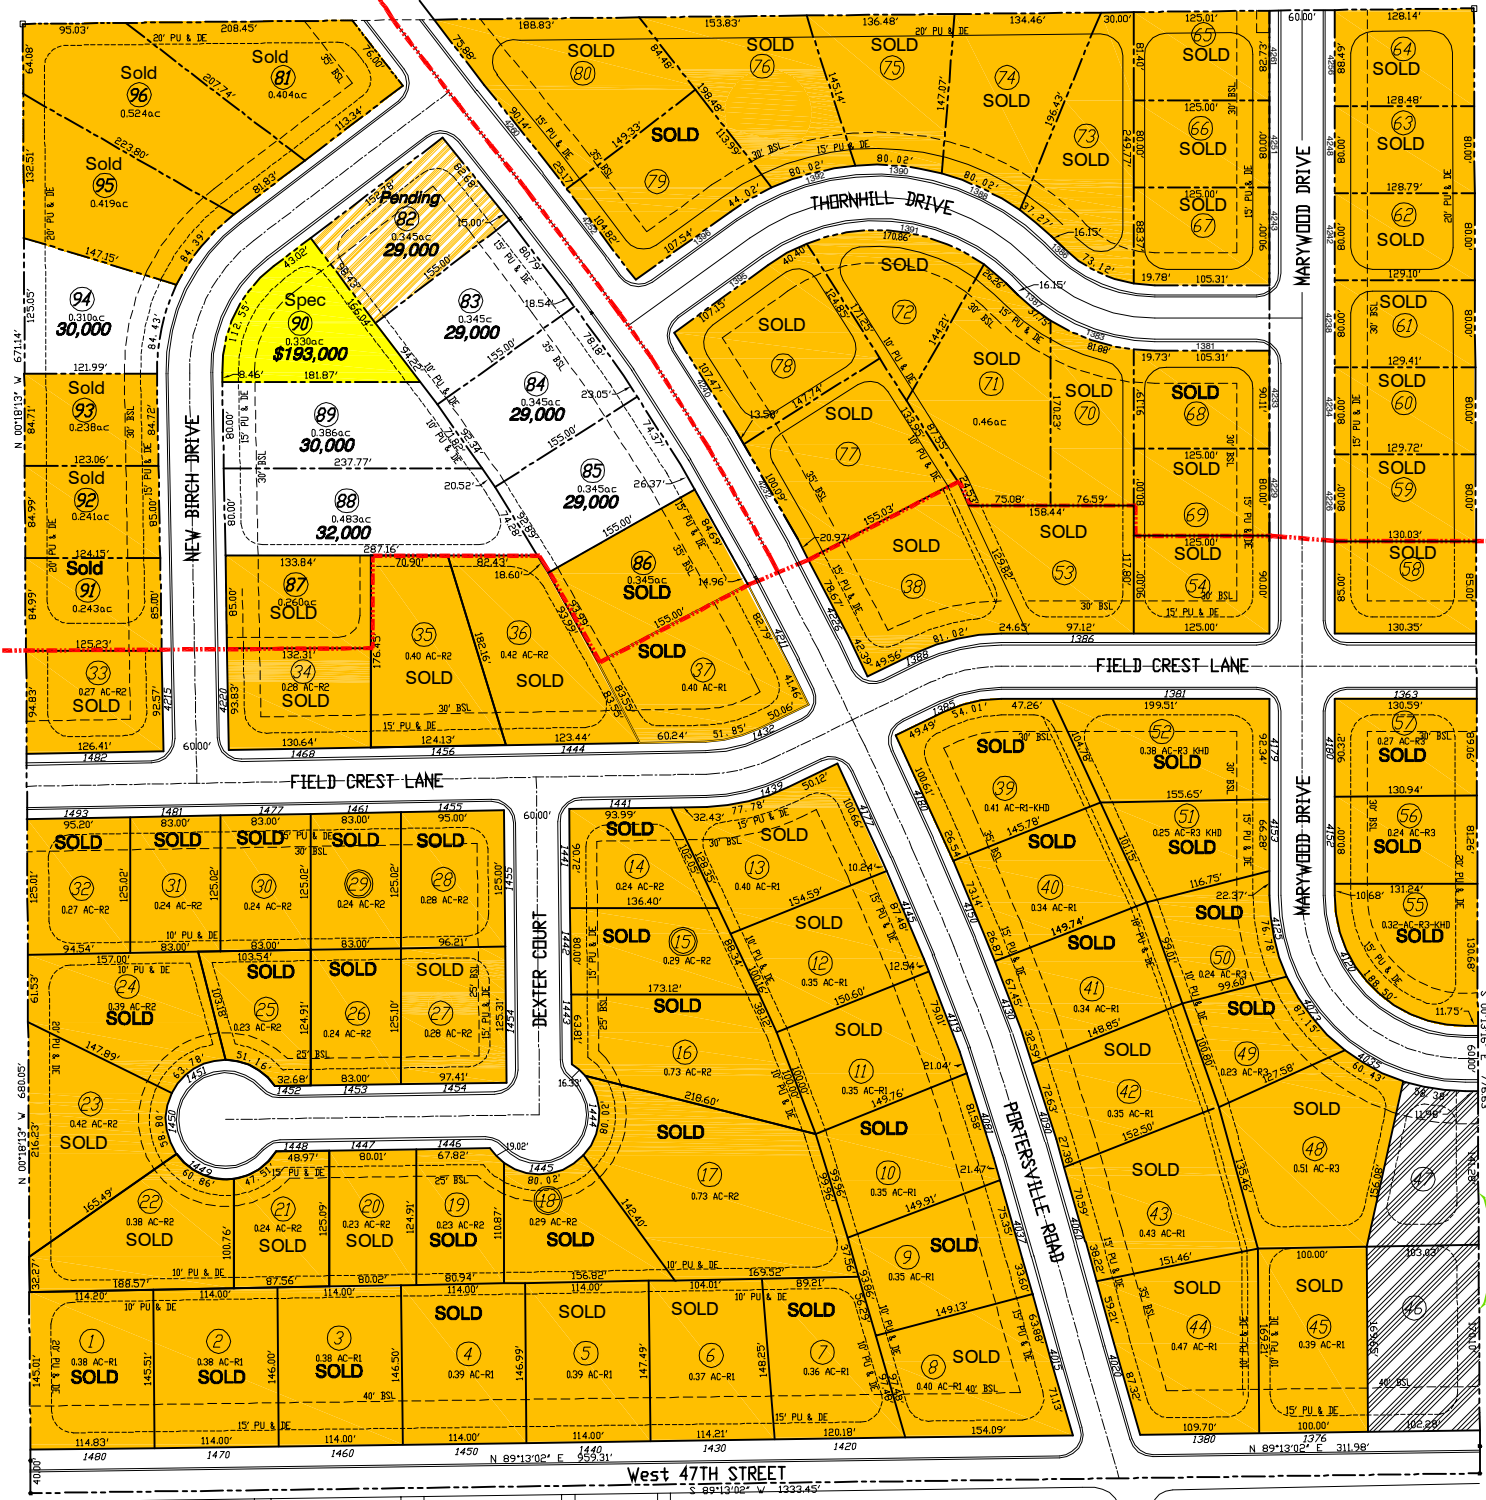

**Wind Song Estates III**  
16 LOTS-6.81 AC

Wind Song Estates II  
22 LOTS-8.91 AC-PLATTED 08-12

Wind Song Estates I  
58 LOTS-25.61 AC-PLATTED 12-05

PERMANENT RETENTIVE BASIN

**Wind Song Estates**

1"=200'